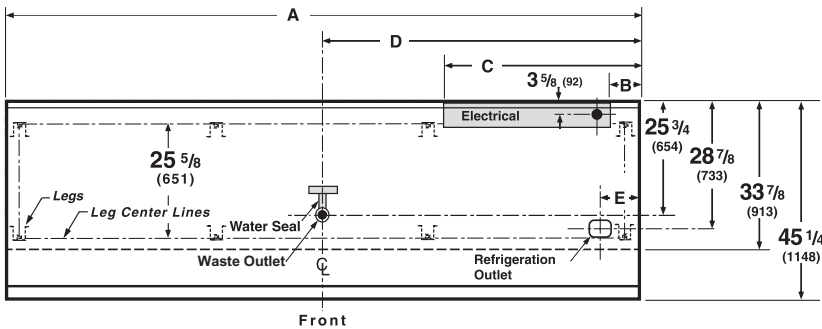

# ESGS - Curved glass service case for seafood with gravity coil

Standard Lengths: 4', 6', 8', 12'

Note: Please use Hussmann's technical data sheets to get precise dimensions for all store layout purposes.

### ESGM, ESGS Plan Views

Dimension	A	B	C	D	E
4 foot	48 1/4 (1226)	6 5/8 (170)	45 1/8 (1147)	24 (610)	9 3/8 (238)
6 foot	72 1/4 (1835)	6 5/8 (170)	32 5/8 (830)	24 (610)	9 3/8 (238)
8 foot	96 3/8 (2448)	6 5/8 (170)	45 1/8 (1147)	24 (610)	9 3/8 (238)
12 foot	144 1/2 (3670)	6 5/8 (170)	45 1/8 (1147)	72 1/4 (1834)	9 3/8 (238)