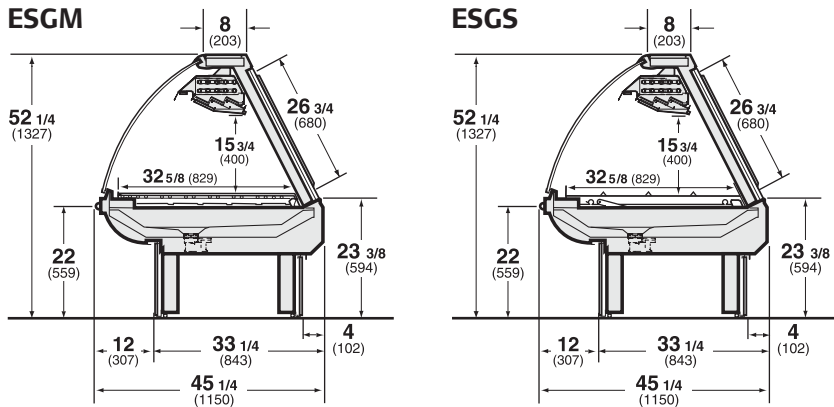

# ESGS - Curved glass service case for seafood with gravity coil

Standard Lengths: 4', 6', 8', 12'

Note: Please use Hussmann's technical data sheets to get precise dimensions for all store layout purposes.

### ESGM, ESGS Plan Views

Dimension	A	B	C	D	E
4 foot	48 1/4 (1226)	6 5/8 (170)	45 1/8 (1147)	24 (610)	9 3/8 (238)
6 foot	72 1/4 (1835)	6 5/8 (170)	32 5/8 (830)	24 (610)	9 3/8 (238)
8 foot	96 3/8 (2448)	6 5/8 (170)	45 1/8 (1147)	24 (610)	9 3/8 (238)
12 foot	144 1/2 (3670)	6 5/8 (170)	45 1/8 (1147)	72 1/4 (1834)	9 3/8 (238)